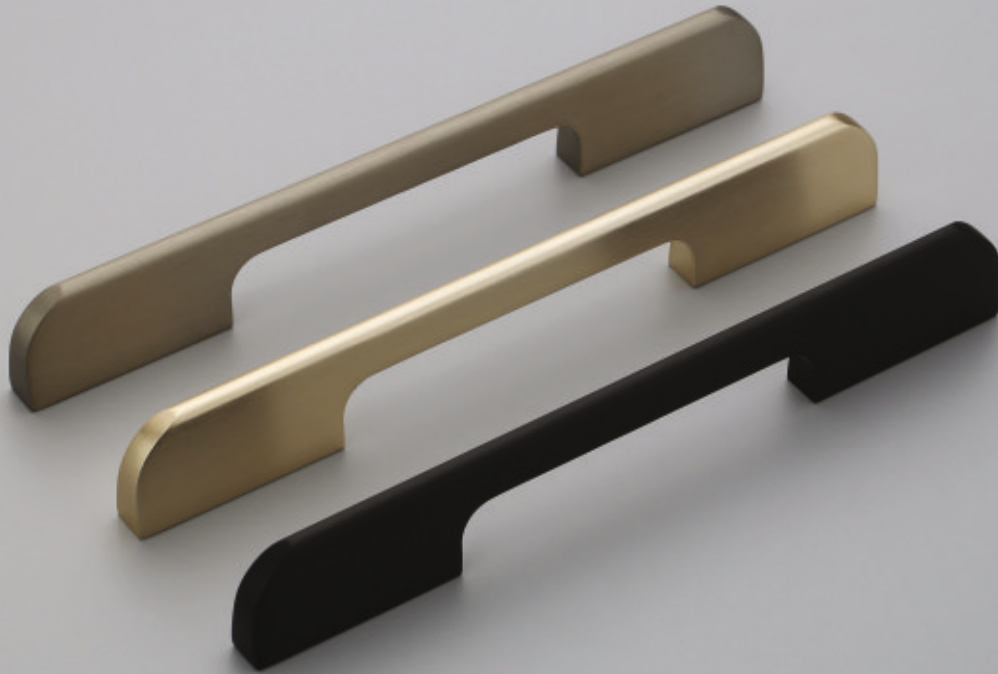

1008

SIZE : 96 | 128 | 160 | 224 | 288 | 18" | 24" | 36" | 48"

FINISH : C.P. | S.S. | ROSE GOLD | GREY | SATIN | ANTIK | GOLD | SILVER | BLACK