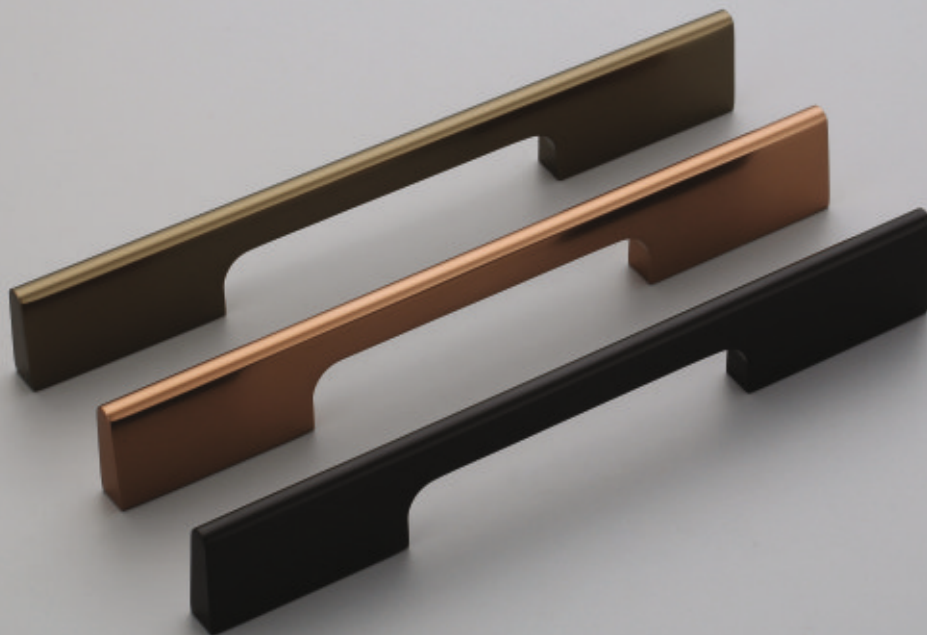

1009

SIZE : 96 | 128 | 160 | 224 | 288 | 18" | 24" | 36" | 48"

FINISH : C.P. | S.S. | ROSE GOLD | GREY | SATIN | ANTIK | GOLD | SILVER | BLACK