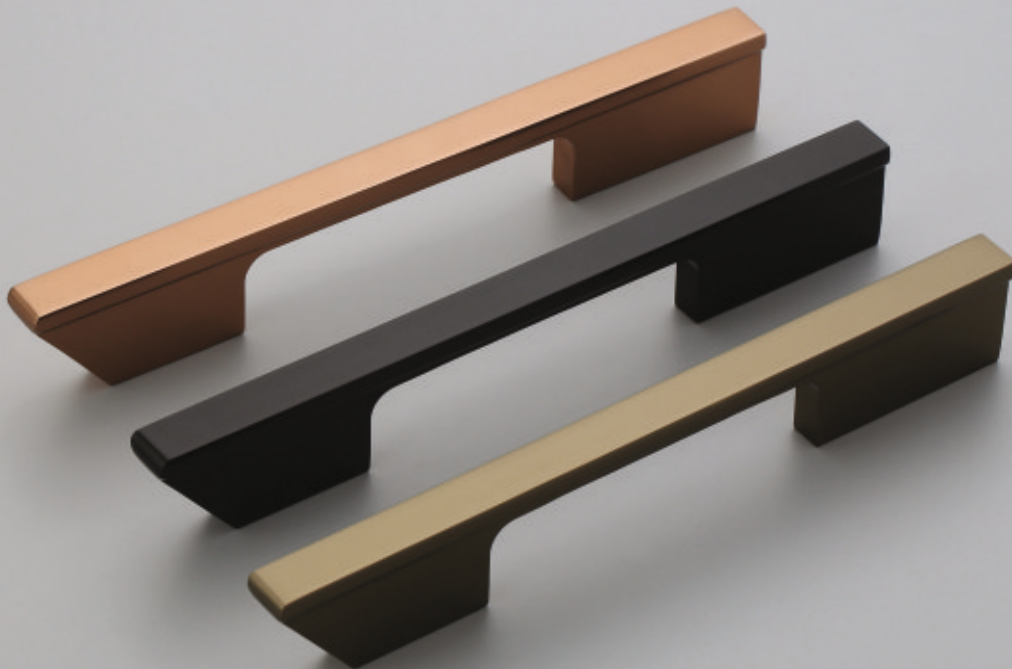

1016

SIZE : 96 | 128 | 160 | 224 | 288 | 18" | 24" | 36" | 48"

FINISH : C.P. | S.S. | ROSE GOLD | GREY | SATIN | ANTIK | GOLD | SILVER | BLACK