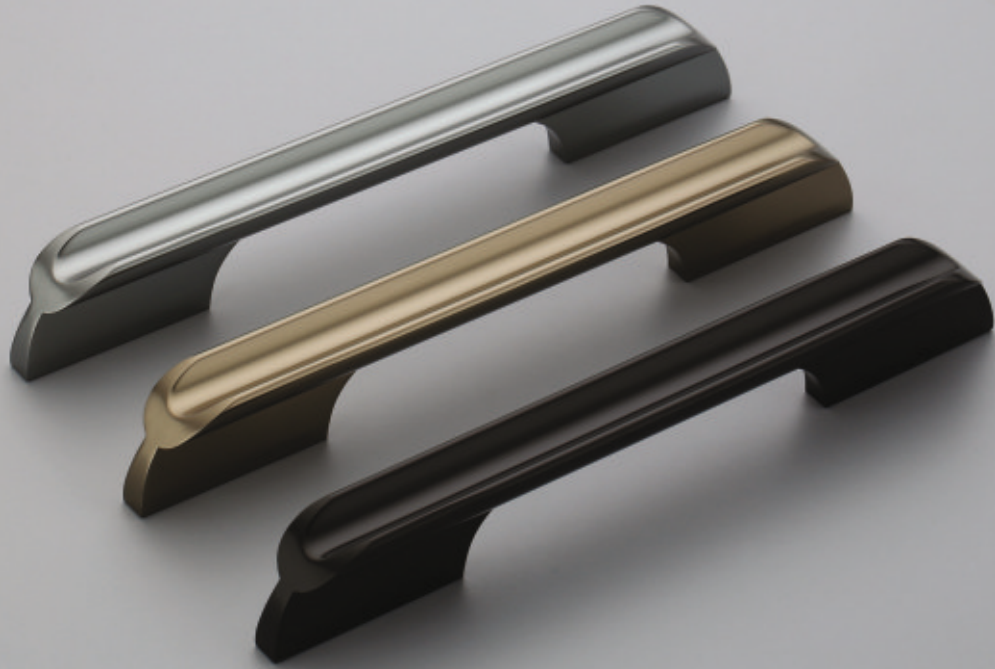

1010

SIZE : 96 | 128 | 160 | 224 | 288 | 18" | 24" | 36" | 48"

FINISH : C.P. | S.S. | ROSE GOLD | GREY | SATIN | ANTIK | GOLD | SILVER | BLACK