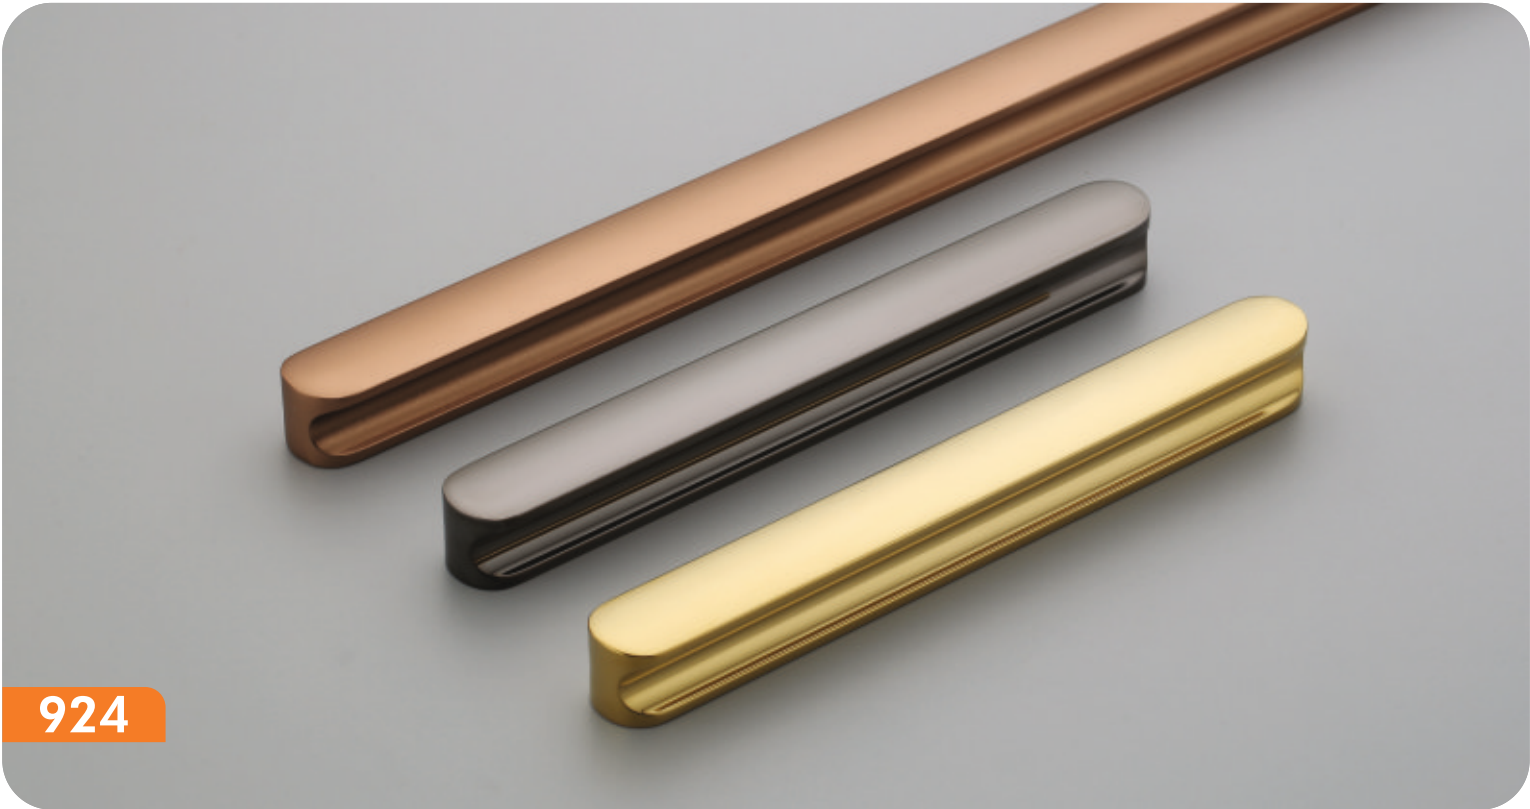

924

SIZE : 64 | 96 | 128 | 160 | 224 | 288 | 18" | 24" | 36" | 48"

FINISH : C.P. | S.S. | ROSE GOLD | GREY | SATIN | ANTIK | GOLD | SILVER | BLACK