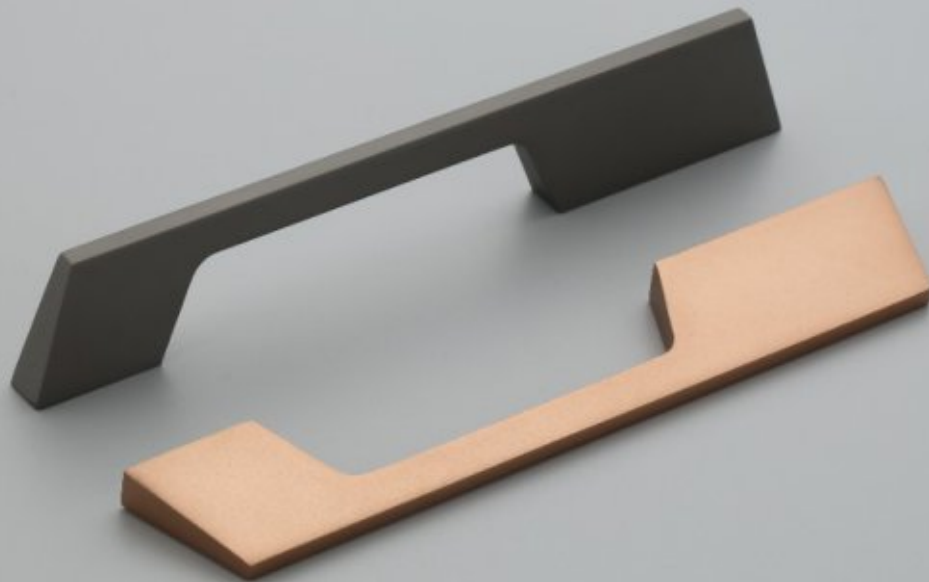

1002

SIZE : 96 | 128 | 160 | 224 | 288 | 18" | 24" | 36" | 48"

FINISH : C.P. | S.S. | ROSE GOLD | GREY | SATIN | ANTIK | GOLD | SILVER | BLACK