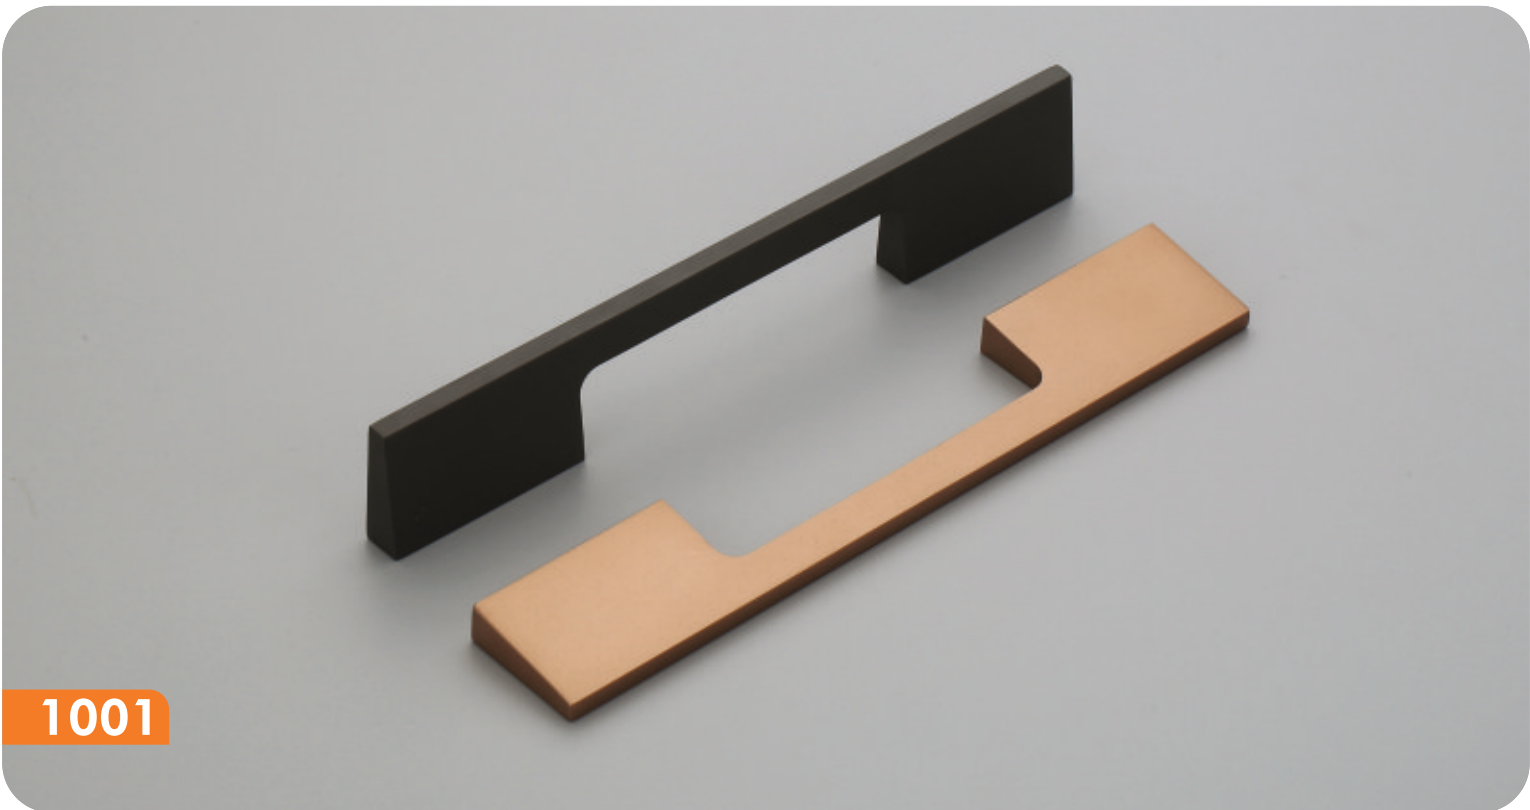

**925**

SIZE : 64 | 96 | 128 | 160 | 224 | 288 | 18" | 24" | 36" | 48"

FINISH : C.P. | S.S. | ROSE GOLD | GREY | SATIN | ANTIK | GOLD | SILVER | BLACK

**928**

SIZE : 96 | 128 | 160 | 224 | 288 | 18" | 24" | 36" | 48"  
FINISH : C.P. | S.S. | ROSE GOLD | GREY | SATIN | ANTIK | GOLD | SILVER | BLACK